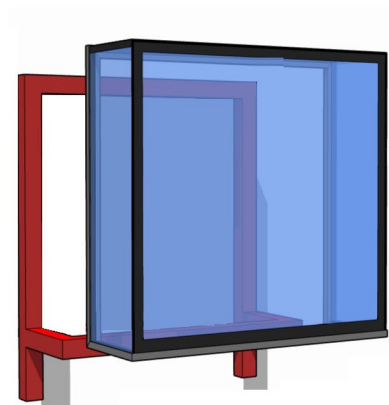

STRUCTURAL

ORIEL WINDOWS

CONTEMPORARY FRAMELESS
GLASS BOX DESIGNS

Minimalist glass boxes and stylish Oriel window designs

Our frameless glass boxes and Oriel windows incorporate the latest in glass bonding and structural glass into a seamless glass box structure - fully integrated into the building making a feature of any location its situated in.

Blending high quality components into a remarkable ultra slim edge design, our frameless glass boxes and Oriel windows are perfect for increasing the amount of light that enters your home, whilst also offering the ideal spot for a window seat - to make the most of the view out into your garden.

The design allows for the base of the glass box to be cantilevered out from the external wall, supported by structural steelwork that is completely hidden from view once the installation is complete. The vertical and horizontal glass units are then sealed together with structural silicone to create the stunning appearance.