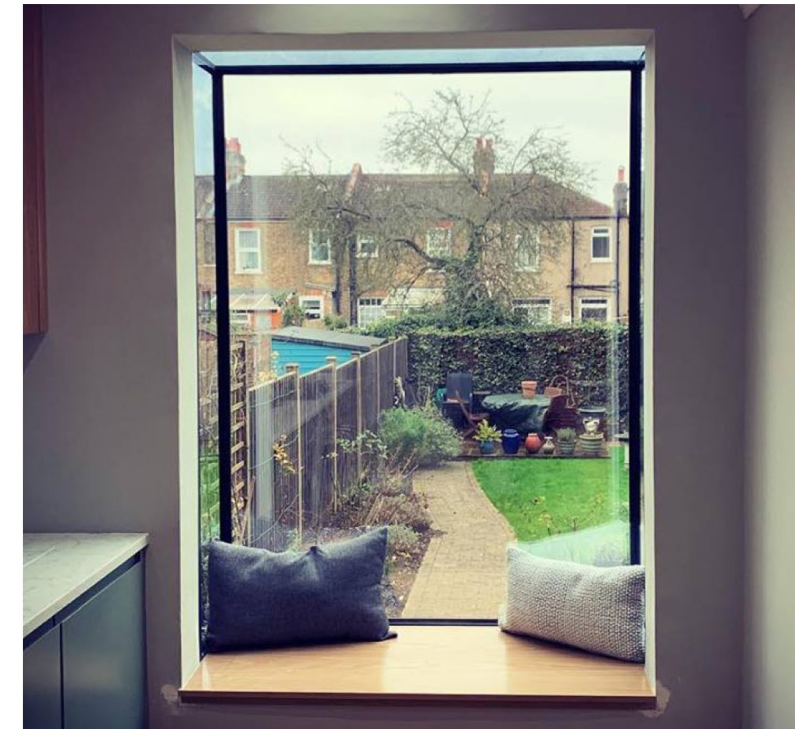

KEY FEATURES

- **Thermally broken aluminium**
  Designed with 27mm polyamide thermal breaks to prevent cold bridging through the frames.
- **Structural glazing**
  Frameless glass-to-glass corner joints both internally and externally, maximising glass area.
- **Letting in the light**
  With no visible frame from inside our frameless glass boxes make the most of the view out whilst maximising the amount of light let in.
- **Solar control glass as standard**
  All our glass boxes and Oriel window designs include solar control glass as standard, reducing the heat from direct sunlight and preventing overheating.
- **New opening or retro-fit**
  Can be designed to fit into an existing opening or installed into a new aperture.
- **A choice of colours**
  The aluminium base frame is available in a choice of three colours: Antracite Grey RAL 7016 matt, Black Grey RAL 7021 matt or Jet Black RAL 9005 matt.
- **Bespoke design and manufacture**
  All of our frameless glass boxes and Oriel windows are bespoke made to the exact size and design required for your project.
- **Experienced installation**
  Like every product in the IDSystems range, our frameless glass boxes and Oriel windows are fitted by our own experienced, in-house engineers to ensure the highest standard of workmanship and completed installation.