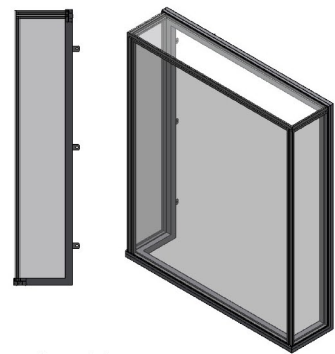

STRUCTURAL

ORIEL WINDOWS

CONTEMPORARY FRAMELESS
GLASS BOX DESIGNS

Minimalist glass boxes and stylish Oriel window designs

Our frameless glass boxes and Oriel windows incorporate the latest in glass bonding and structural glass into a seamless glass box structure - fully integrated into the building making a feature of any location its situated in.

Blending high quality components into a remarkable ultra slim edge design, our frameless glass boxes and Oriel windows are perfect for increasing the amount of light that enters your home, whilst also offering the ideal spot for a window seat - to make the most of the view out into your garden.

The design allows for the base of the glass box to be cantilevered out from the external wall, supported by structural steelwork that is completely hidden from view once the installation is complete. The vertical and horizontal glass units are then sealed together with structural silicone to create the stunning appearance.