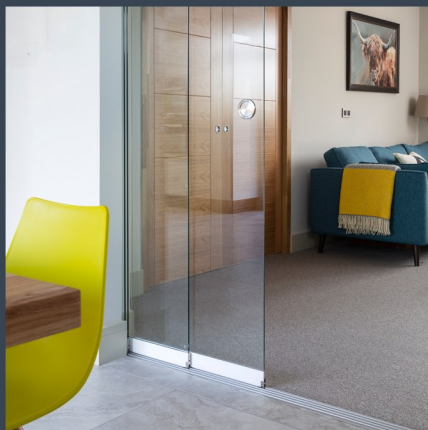

internal glazing