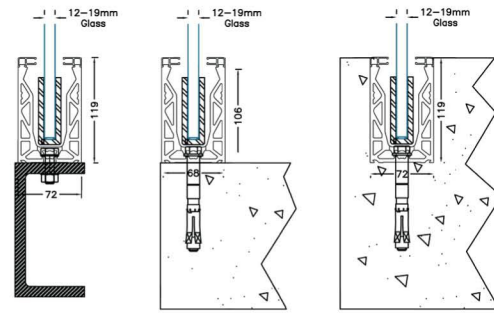

### Balustrade channel details

Access to underside of steel required at time of installation. Water can drain through fixings, provision to be allowed in design