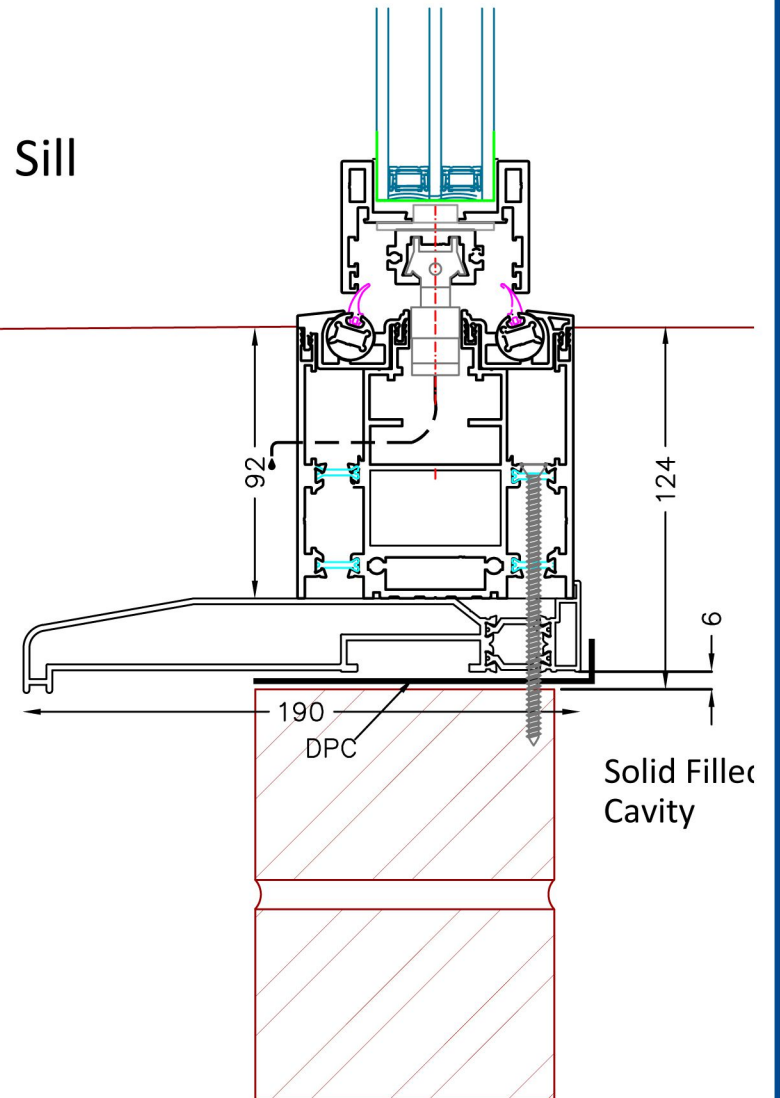

Open Out

Top Running Only.
Lintel by others to
carry 35kg/m²

Open In

Top Running Only.
Lintel by others to
carry 35kg/m²

No Sill

On Sill

Fixed Jamb in Closed Position

Opening Jamb in Closed Position

Fixed Jamb in
Opening Position

Opening Jamb in
Opening Position

mullion in closed position

mullion in opening position