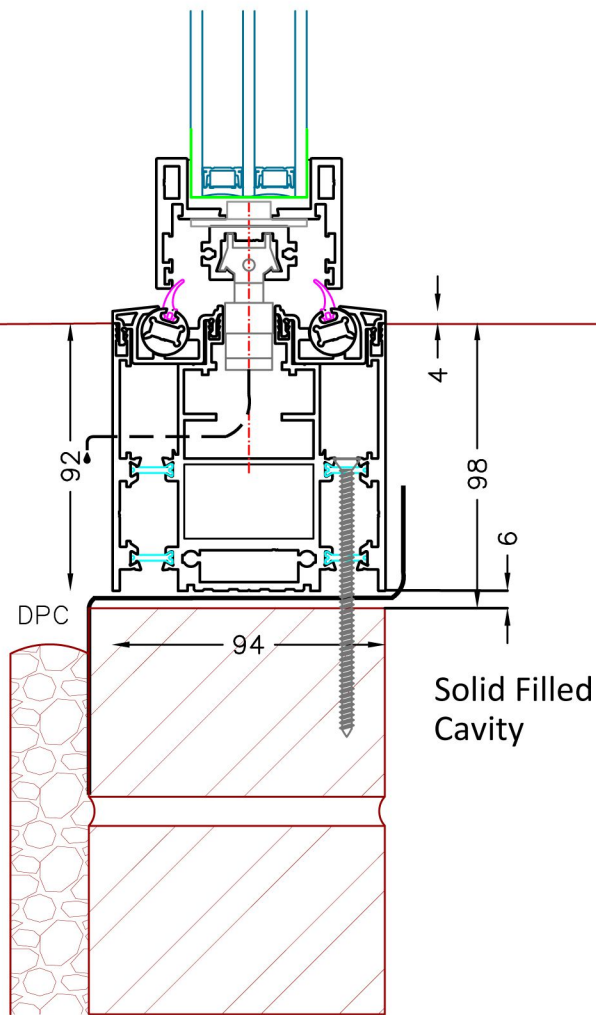

Open Out

Top Running Only.
Lintel by others to
carry 35kg/m²

Open In

Top Running Only.
Lintel by others to
carry 35kg/m²

No Sill

On Sill

Fixed Jamb in Closed Position

Opening Jamb in Closed Position

Fixed Jamb in
Opening Position

Opening Jamb in
Opening Position

mullion in closed position

mullion in opening position